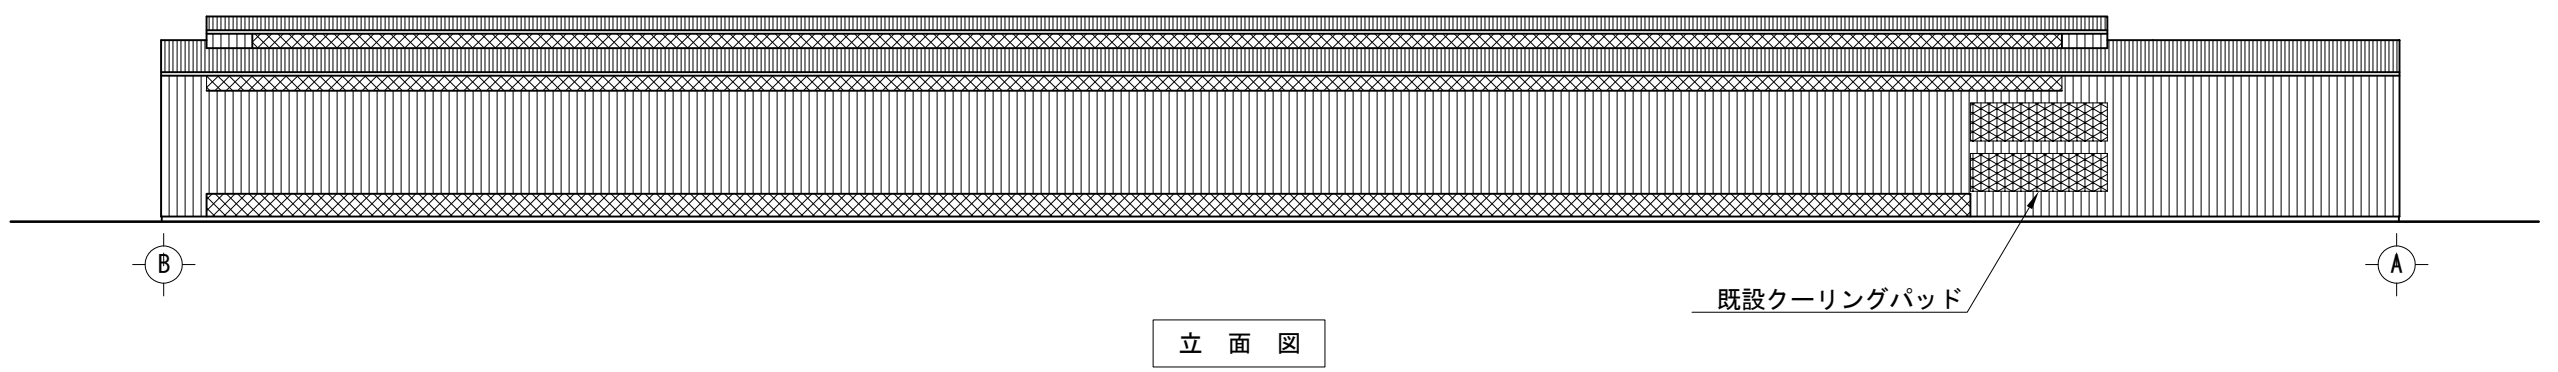

(有)旭養鶏舎6号鶏舎改修工事計画概略図面(平面図・側面図・立面図)

CLIENT:	TITLE	SUBJECT	SCALE	Drawing No	Drawn
旭養鶏舎 殿	成鶏舎内部改造工事	平面図	1/300		
				Drawn by	Checked
				Date	2019/03/11