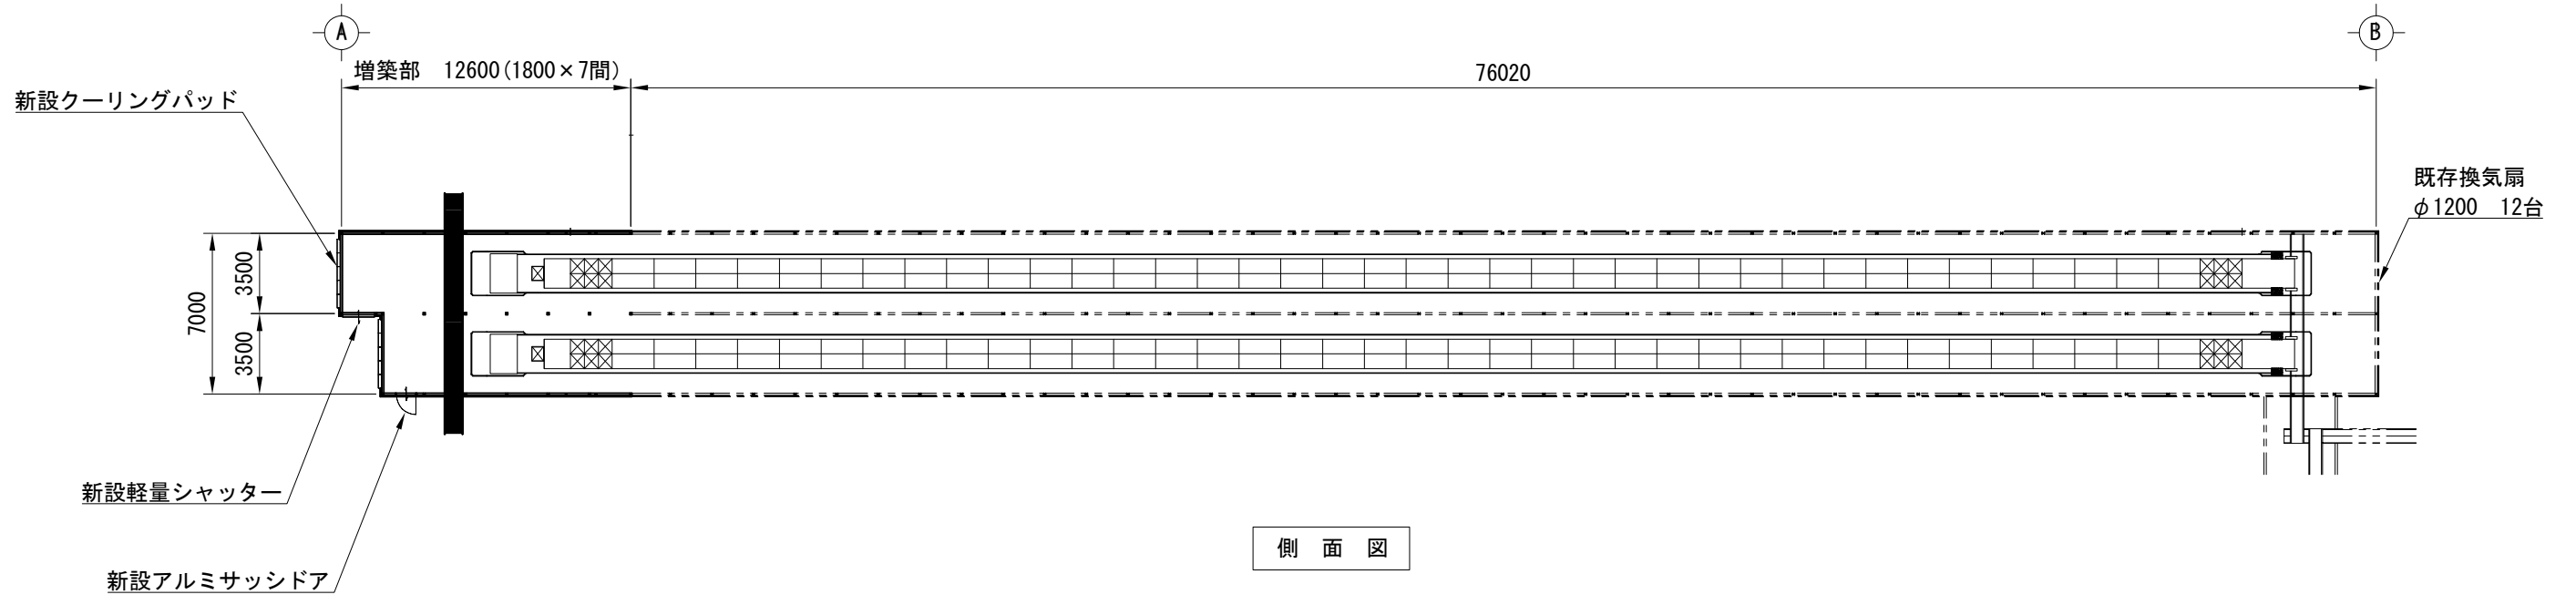

(有)旭養鶏舎6号鶏舎改修工事計画概略図面(平面図・側面図・立面図)

CLIENT:	TITLE	SUBJECT	SCALE	Drawing No	Drawn
旭養鶏舎 殿	成鶏舎内部改造工事	平面図	1/300		
				Drawn by	Checked
				Date	2019/03/11