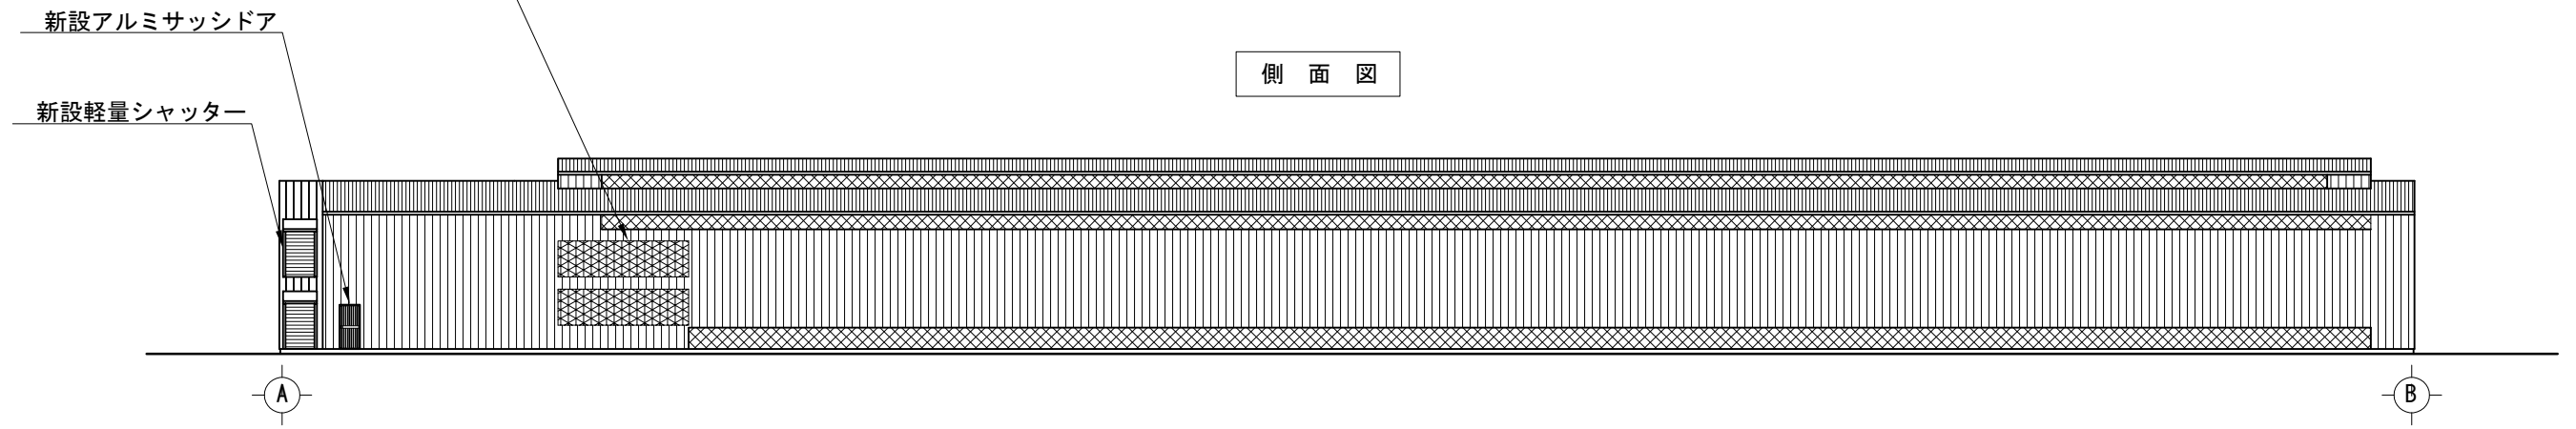

(有)旭養鶏舎6号鶏舎改修工事計画概略図面(平面図・側面図・立面図)

CLIENT:	TITLE	SUBJECT	SCALE	Drawing No	Drawn
旭養鶏舎 殿	成鶏舎内部改造工事	平面図	1/300		
				Drawn by	Checked
				Date	2019/03/11