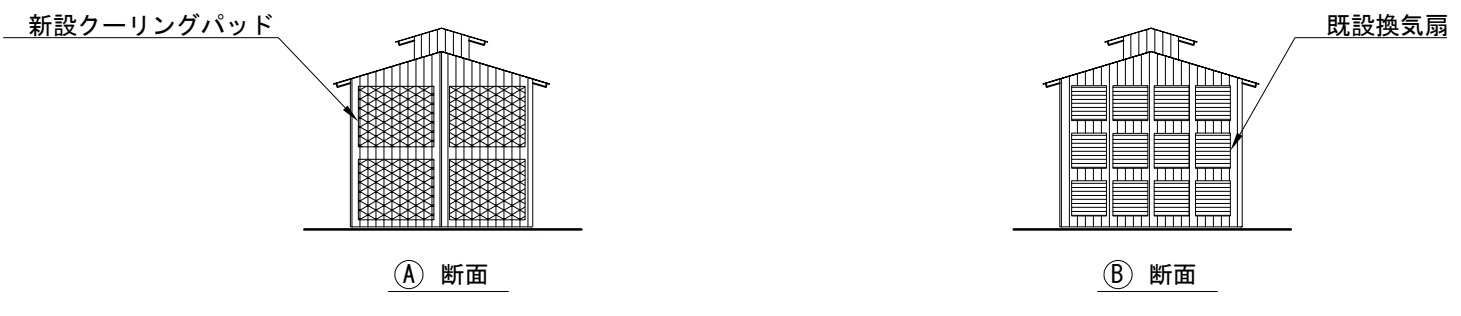

(有)旭養鶏舎6号鶏舎改修工事計画概略図面(平面図・側面図・立面図)

CLIENT:	TITLE	SUBJECT	SCALE	Drawing No	Drawn
旭養鶏舎 殿	成鶏舎内部改造工事	平面図	1/300		
				Drawn by	Checked
				Date	2019/03/11