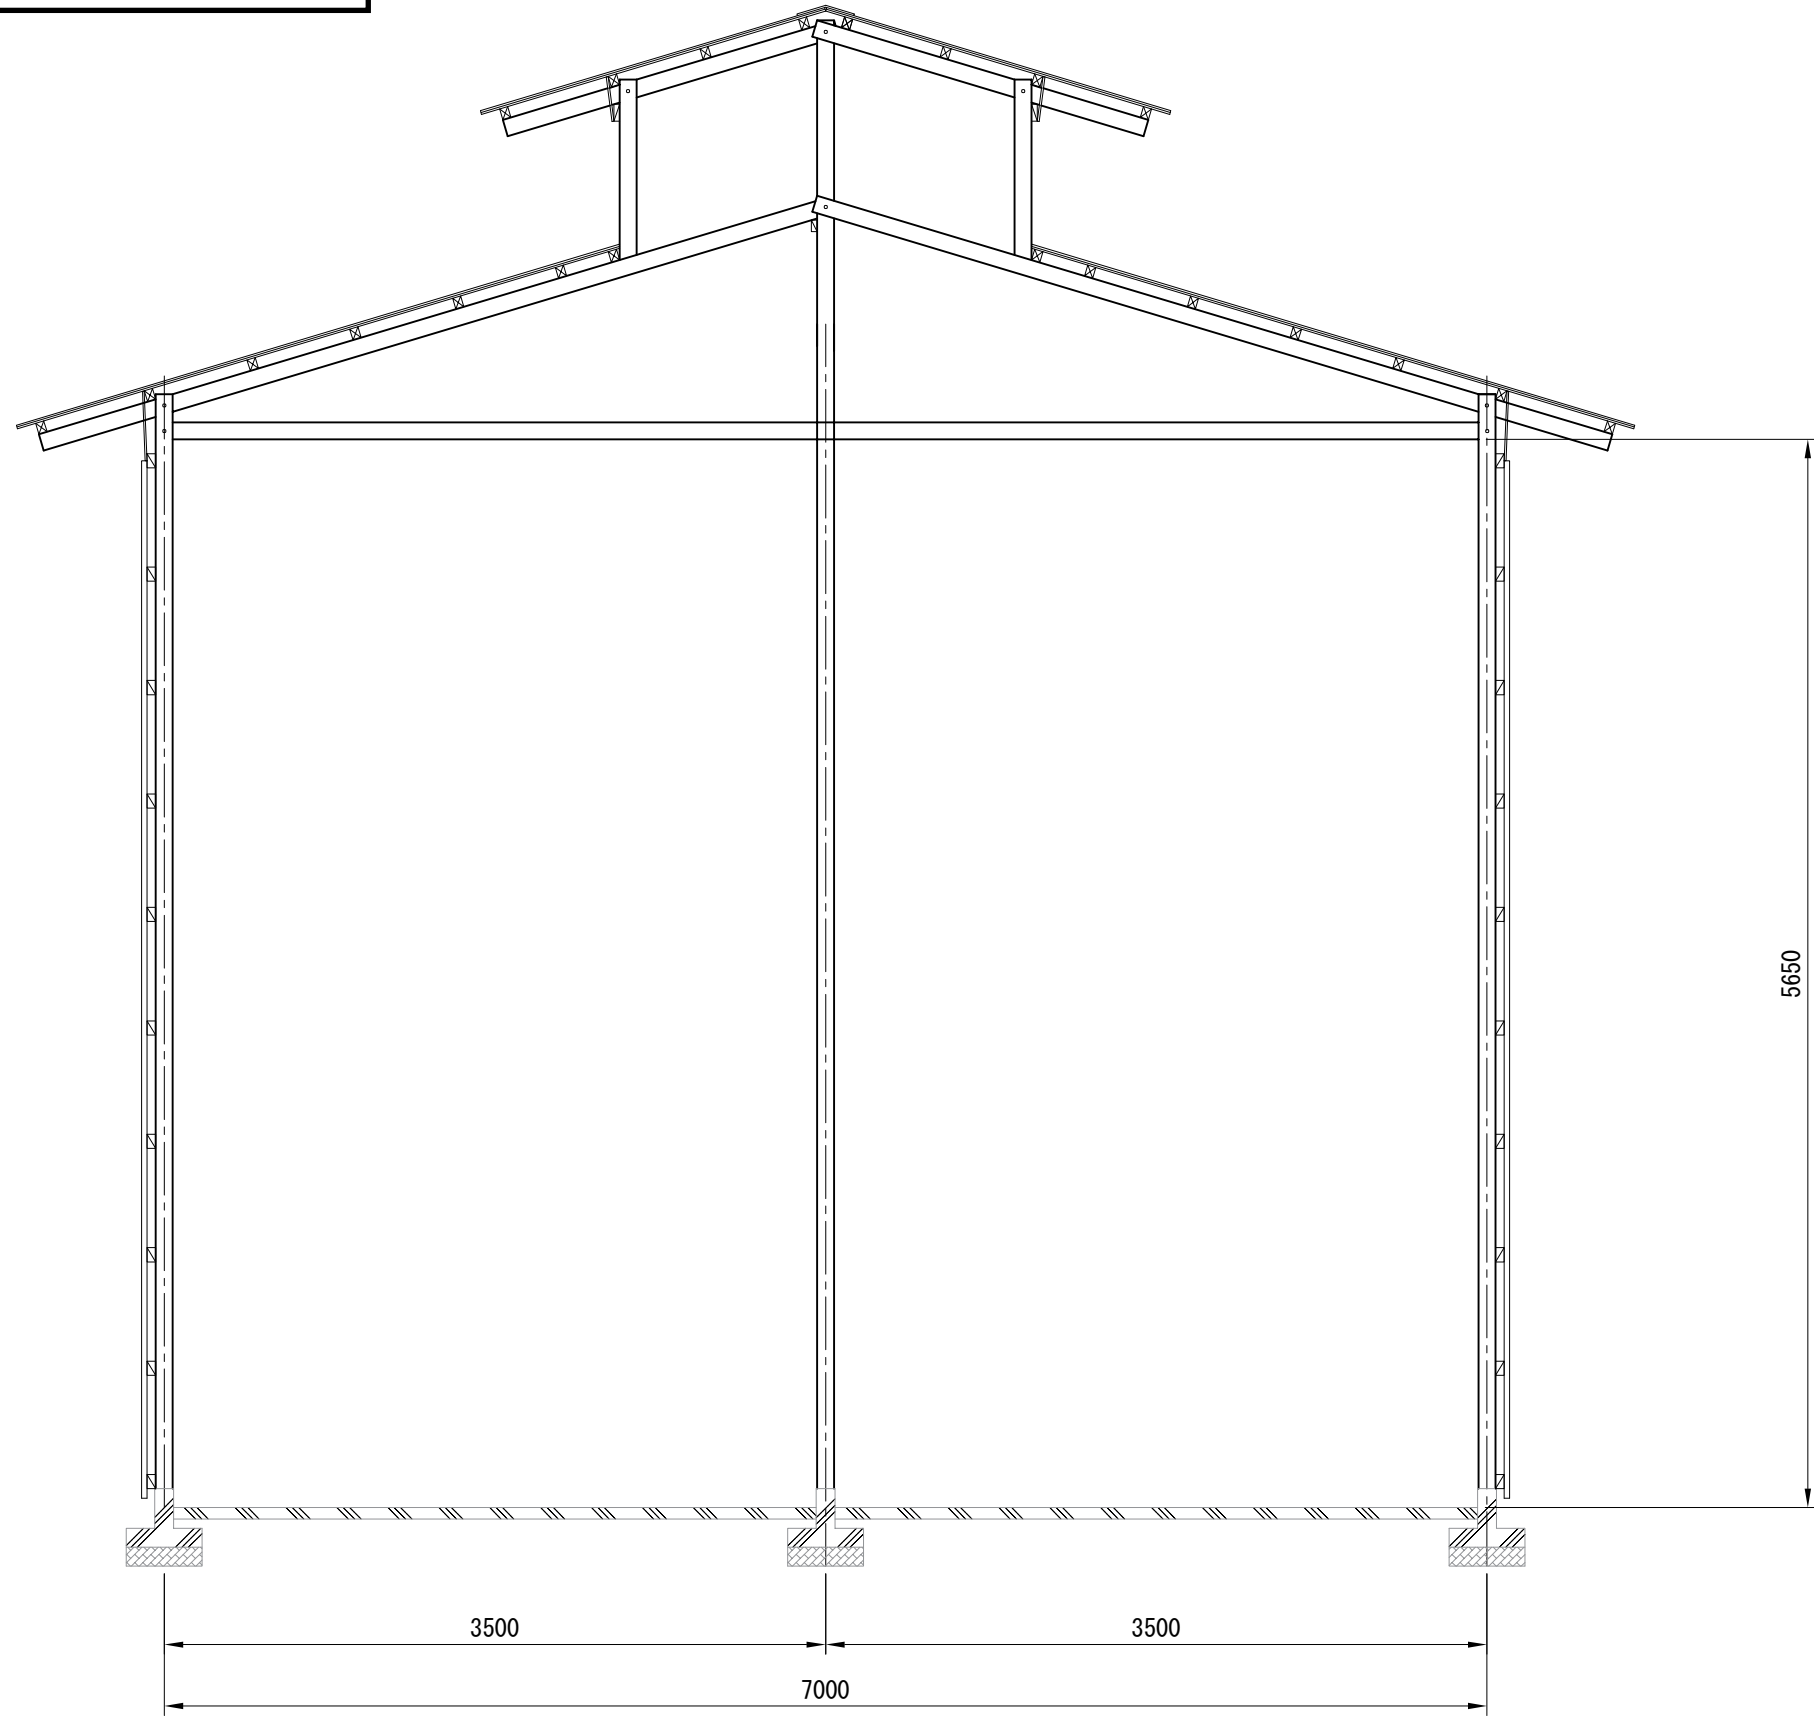

(有)旭養鶏舎 6号鶏舎現況図面(矩計図)

CLIENT:

旭養鶏舎 殿

TITLE

成鶏舎内部改造工事

SUBJECT

矩計図

SCALE

1/40

Drawing

No

Drawn by  
Date

2019/03/06

Drawn

Checked