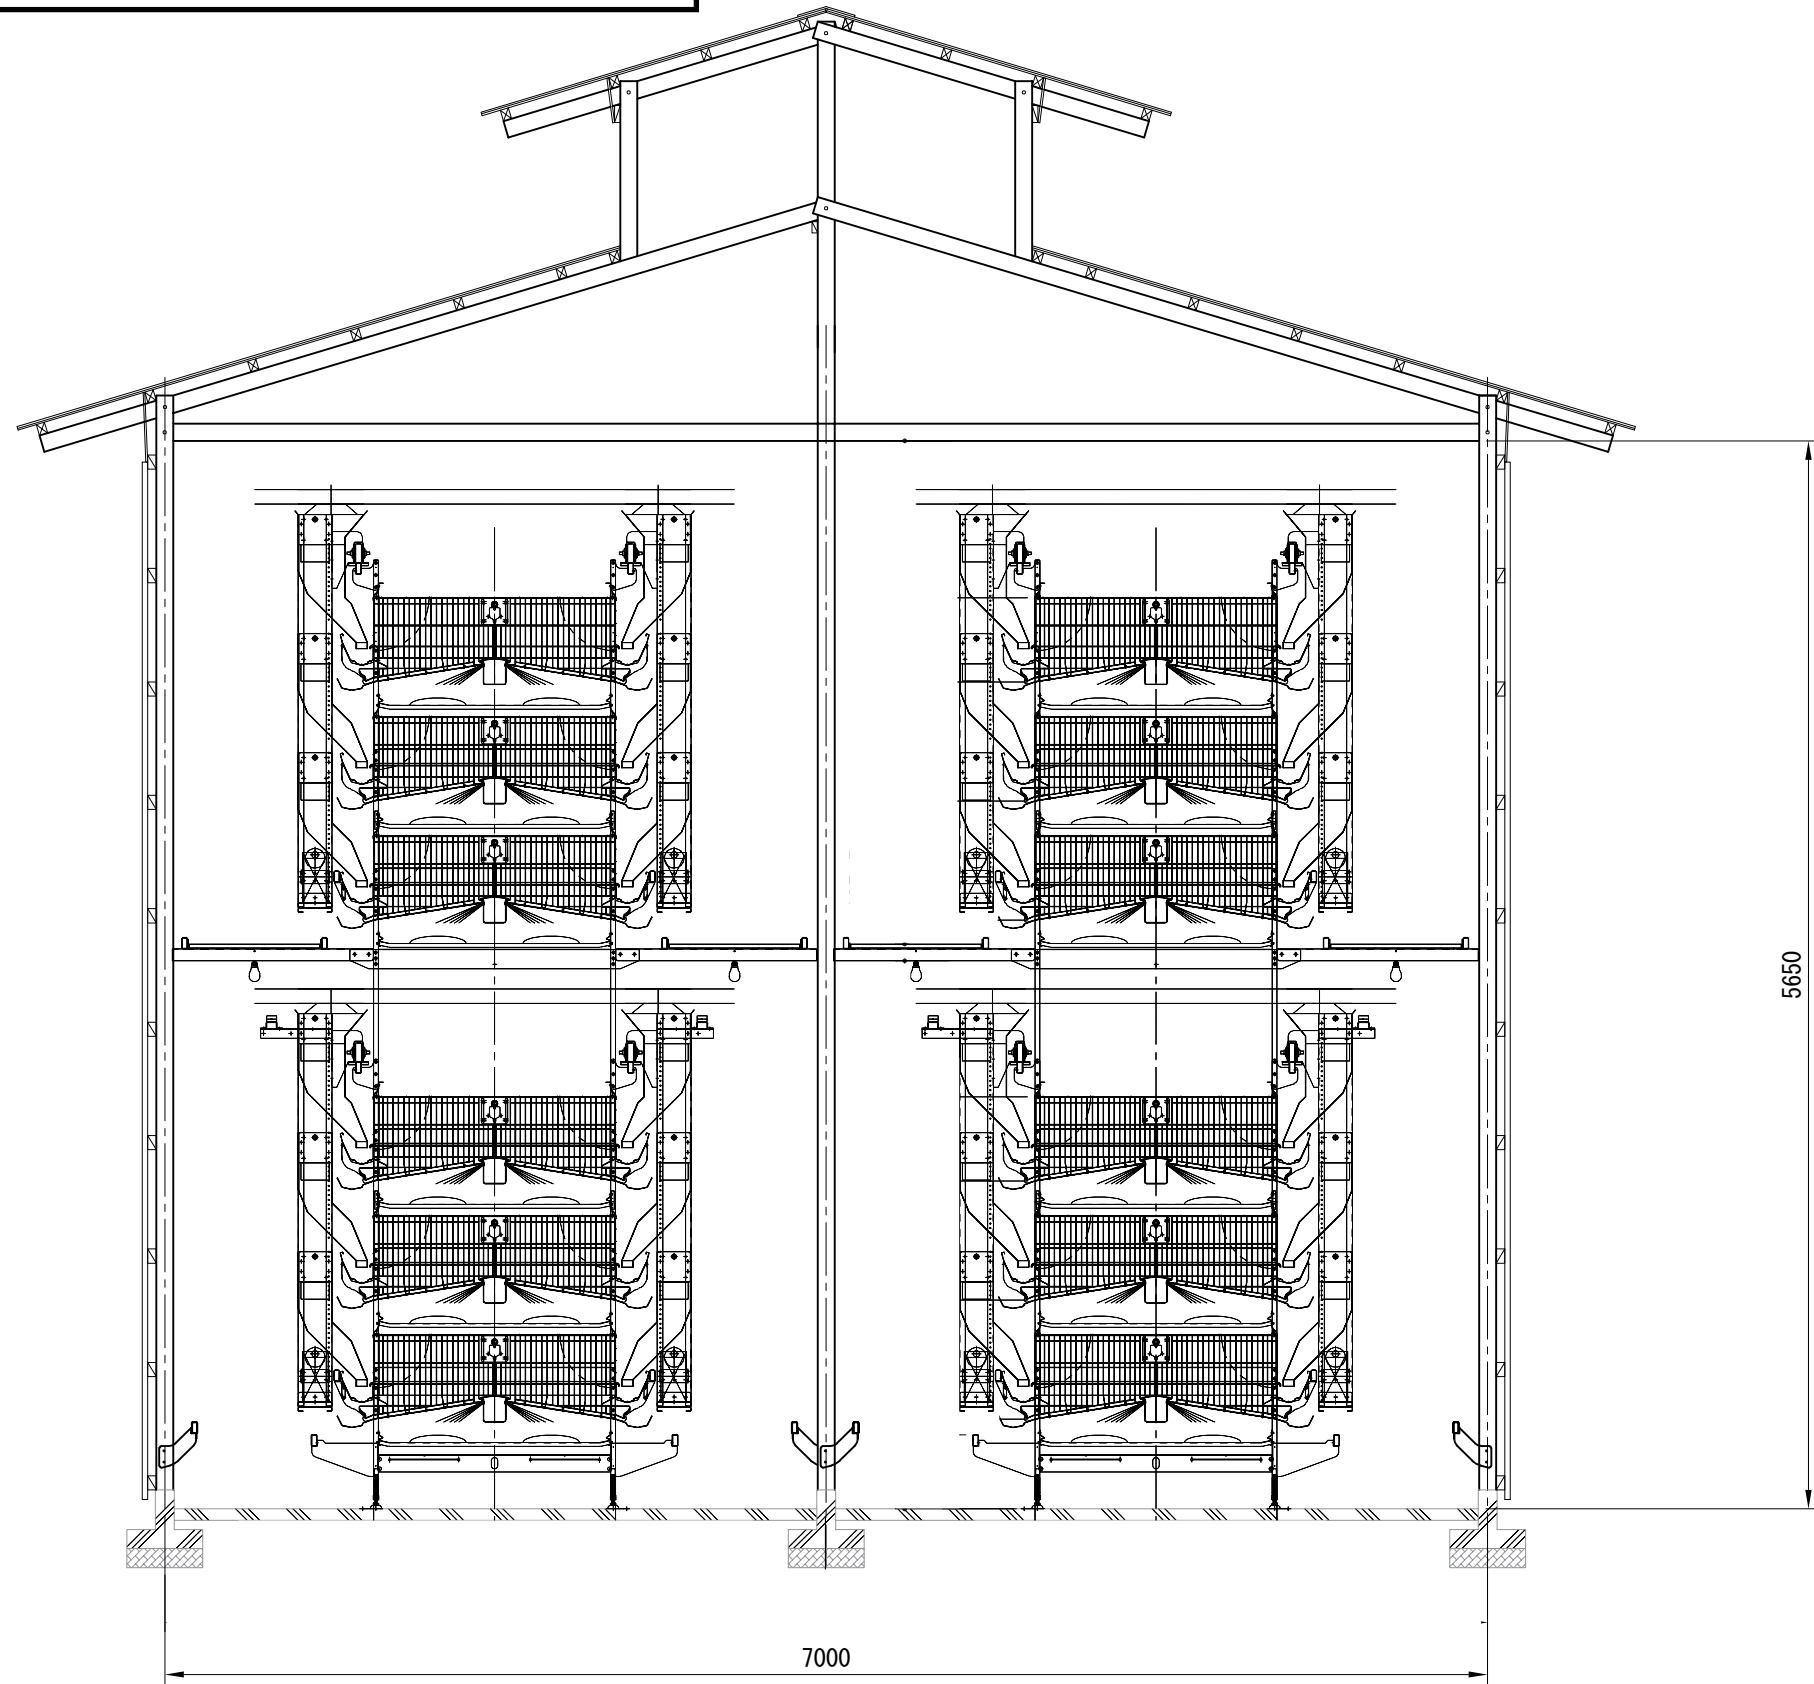

(有)旭養鶏舎 6号鶏舎改修工事計画概略図面(矩計図)

CLIENT:

旭養鶏舎 殿

TITLE

成鶏舎内部改造工事

SUBJECT

矩計図

SCALE

1/40

Drawing

No

Drawn by
Date

2019/03/06

Drawn

Checked